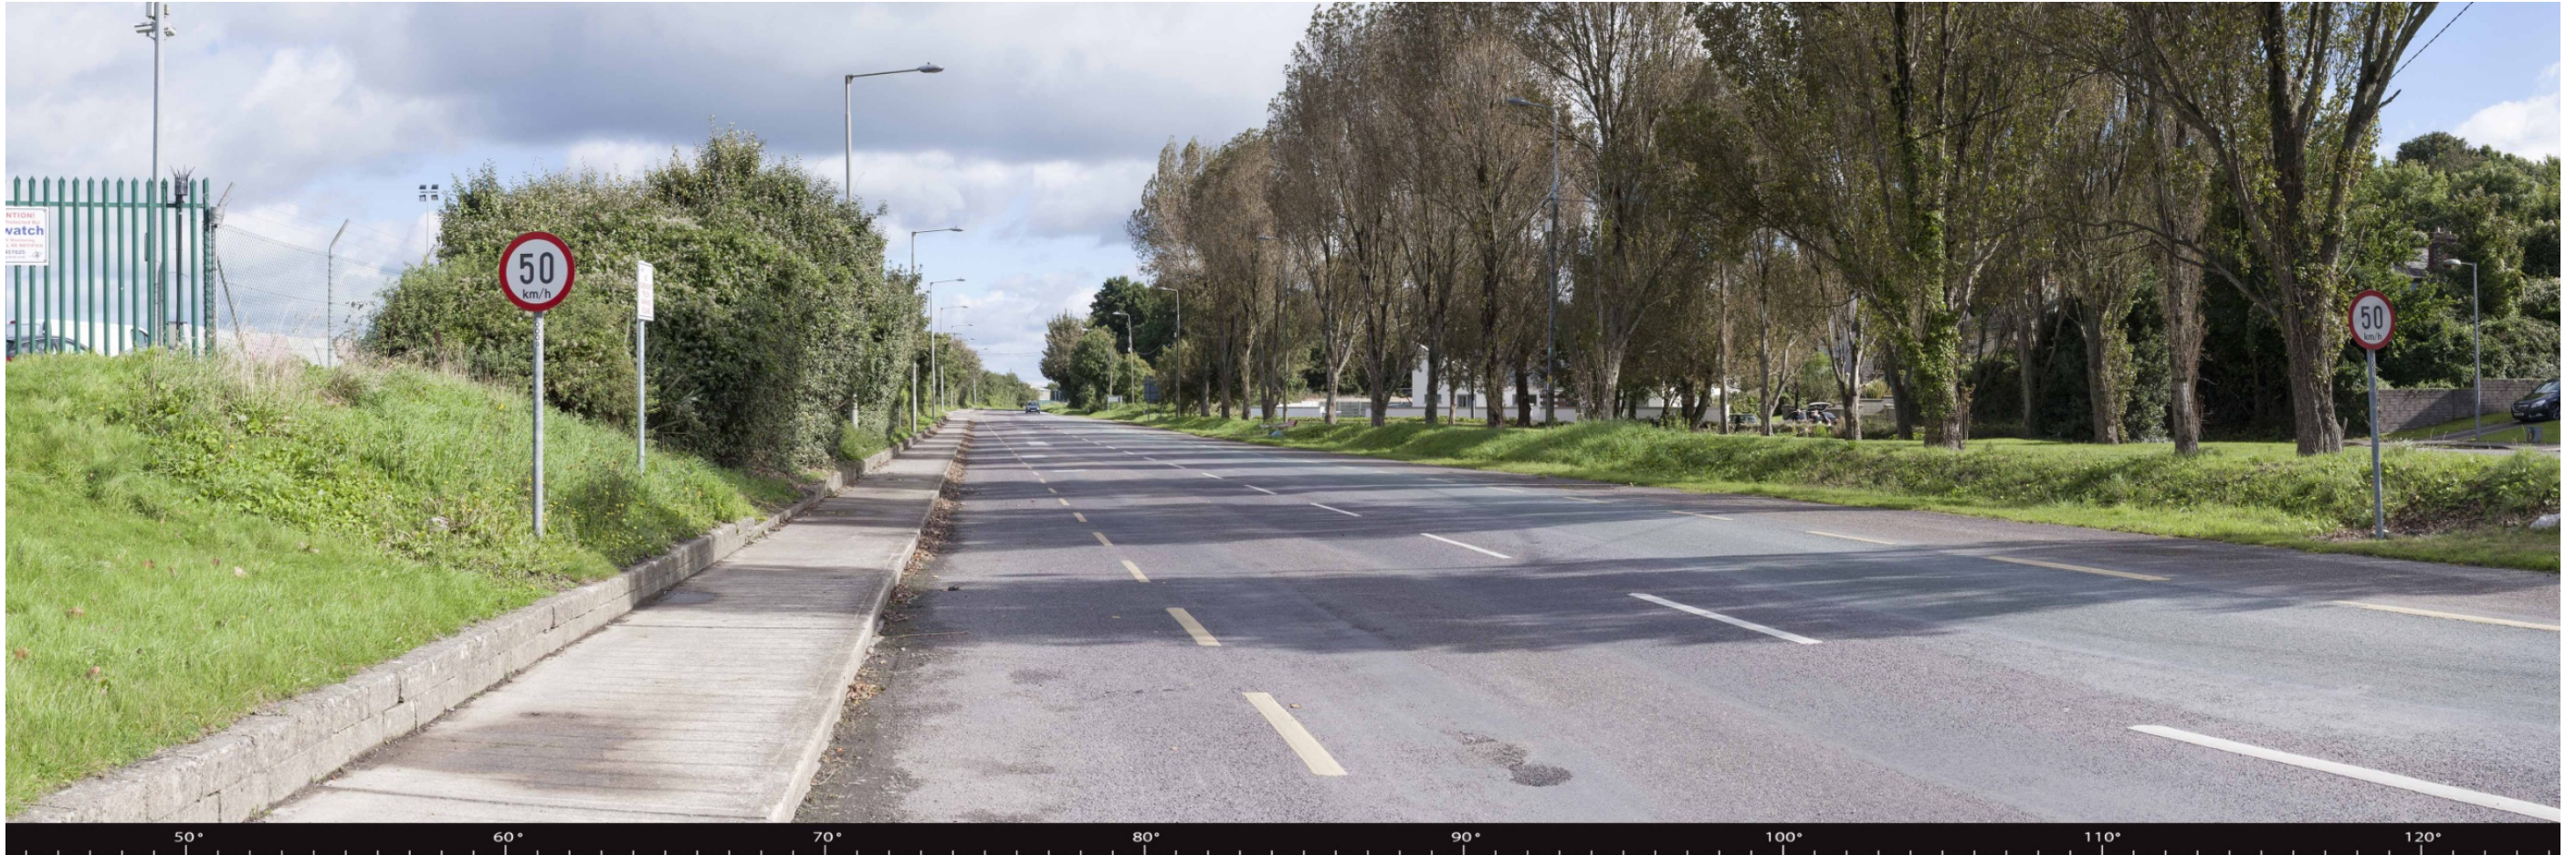

**Title: Viewpoint 1 - View South-west from Rocky Island, Cork Harbour\_Existing View**  
Rev. F01

**Title: Viewpoint 1 - View South-west from Rocky Island, Cork Harbour\_Photomontage**  
Rev. F01

**Title: Viewpoint 2 - View East from L2545 at Junction with N28\_Existing View**  
Rev.F01

**Title: Viewpoint 2 - View East from L2545 at Junction with N28\_Photomontage**  
Rev.F01

**Title: Viewpoint 2a - View South from Old Post Office Road, Ringaskiddy\_Existing View**  
Rev.F01

**Title: Viewpoint 2a - View South from Old Post Office Road, Ringaskiddy\_Photomontage**  
Rev.F01

**Title: Viewpoint 2a - View South from Old Post Office Road, Ringaskiddy\_Photomontage with Landscape Planting Mitigation (5 year)**  
Rev.F01

**Title: Viewpoint 2a - View South from Old Post Office Road, Ringaskiddy\_Photomontage with Landscape Planting Mitigation (10 year)**  
Rev.F01

**Title: Viewpoint 7 - View South-east from R609\_Existing View**  
Rev.F01

**Title: Viewpoint 7 - View South-east from R609\_Photomontage**  
Rev.F01

**Title: Viewpoint 8 - View from Route of Existing N28\_Existing View**  
Rev.F01