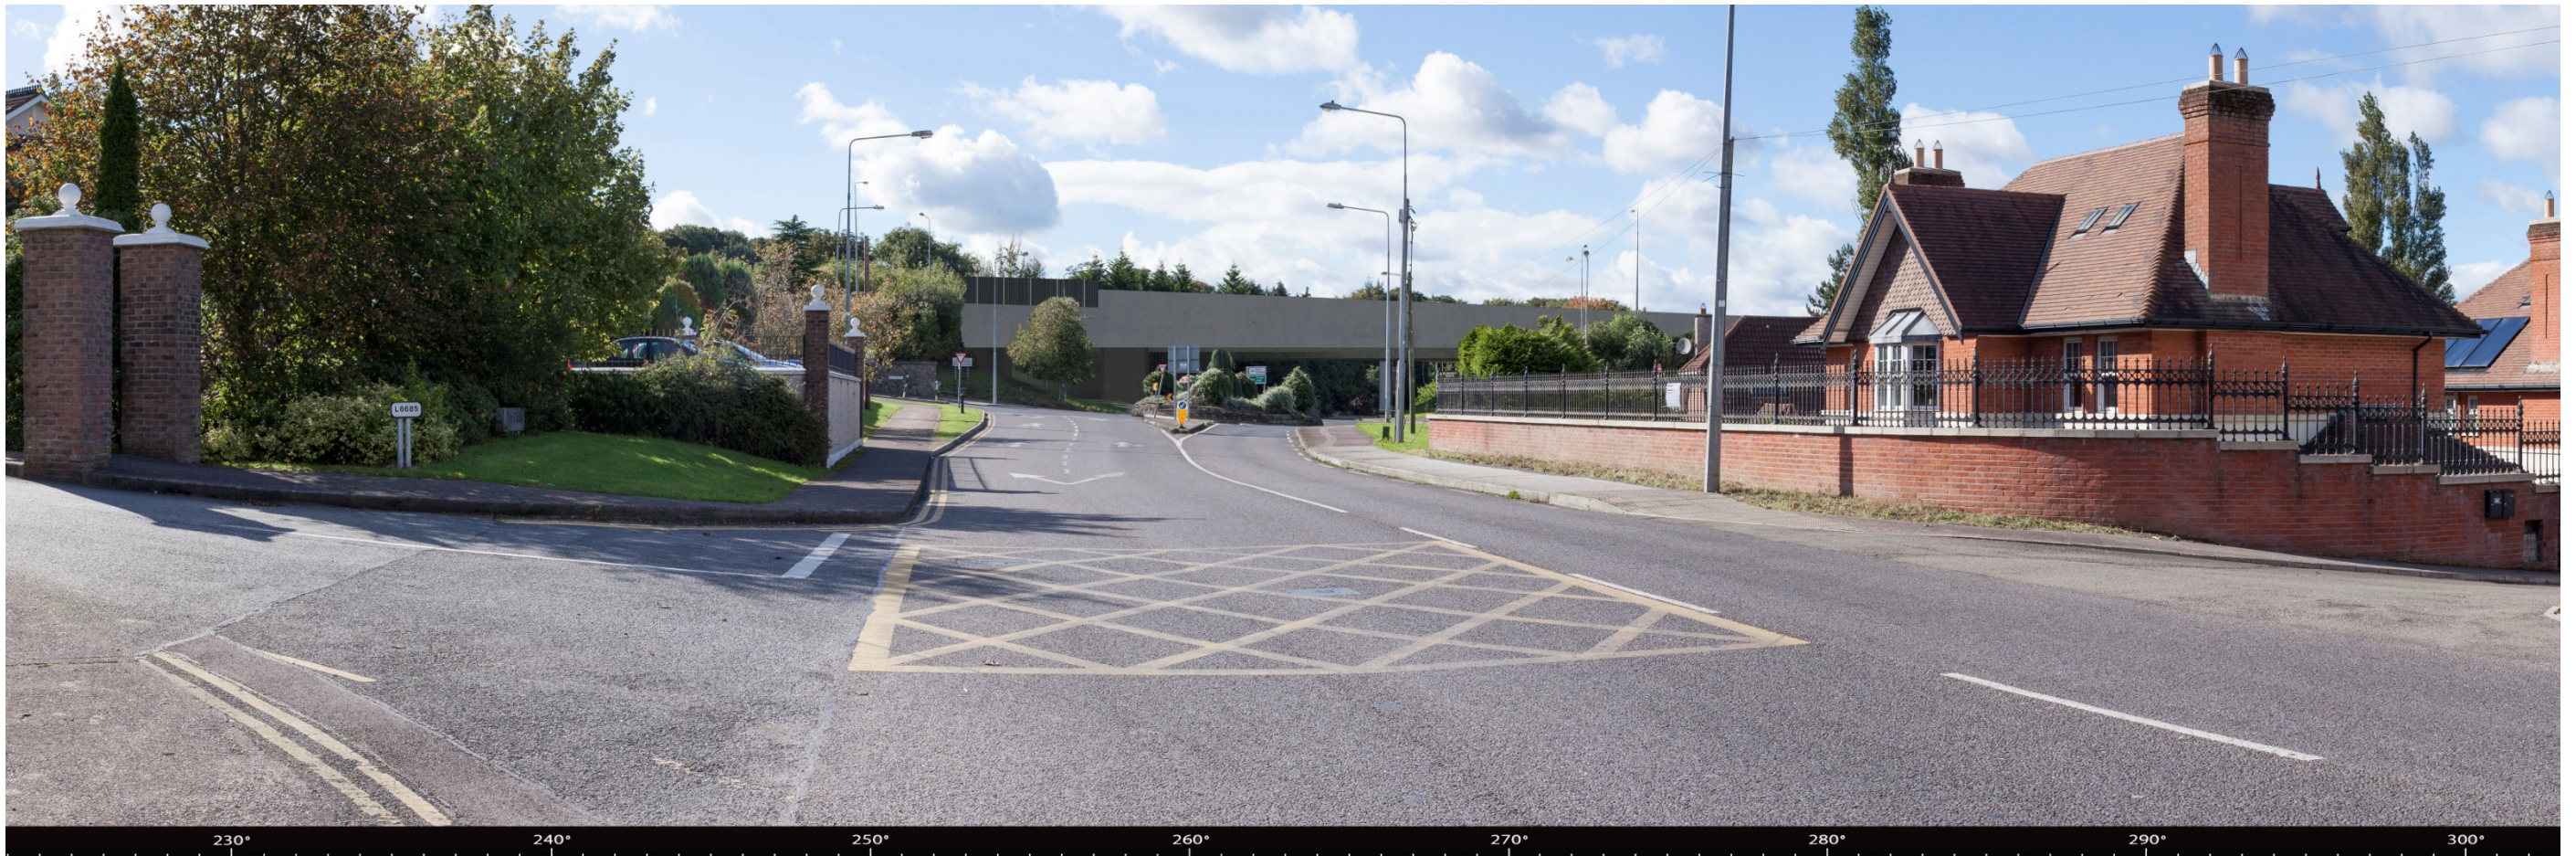

**Title: Viewpoint 7 - View South-east from R609\_Existing View**  
Rev.F01

**Title: Viewpoint 7 - View South-east from R609\_Photomontage**  
Rev.F01

**Title: Viewpoint 8 - View from Route of Existing N28\_Existing View**  
Rev.F01

**Title: Viewpoint 8 - View from Route of Existing N28\_Photomontage**  
Rev.F01

**Title: Viewpoint 9 - View South-west from Ard Keale, Mount Oval Village\_Existing View**  
Rev.F01

**Title: Viewpoint 9 - View South-west from Ard Keale, Mount Oval Village\_Photomontage**  
Rev.F01

**Title: Viewpoint 10 - View West from R610 (Rochestown Road) \_Existing View**  
Rev.F01

**Title: Viewpoint 10 - View West from R610 (Rochestown Road) \_Photomontage**  
Rev.F01

**Title: Viewpoint 11 - View East from Newlyn Vale\_Existing View**  
Rev.F01

**Title: Viewpoint 12a - View West from St Patrick's Church, Rochestown \_Photomontage**  
Rev.F01