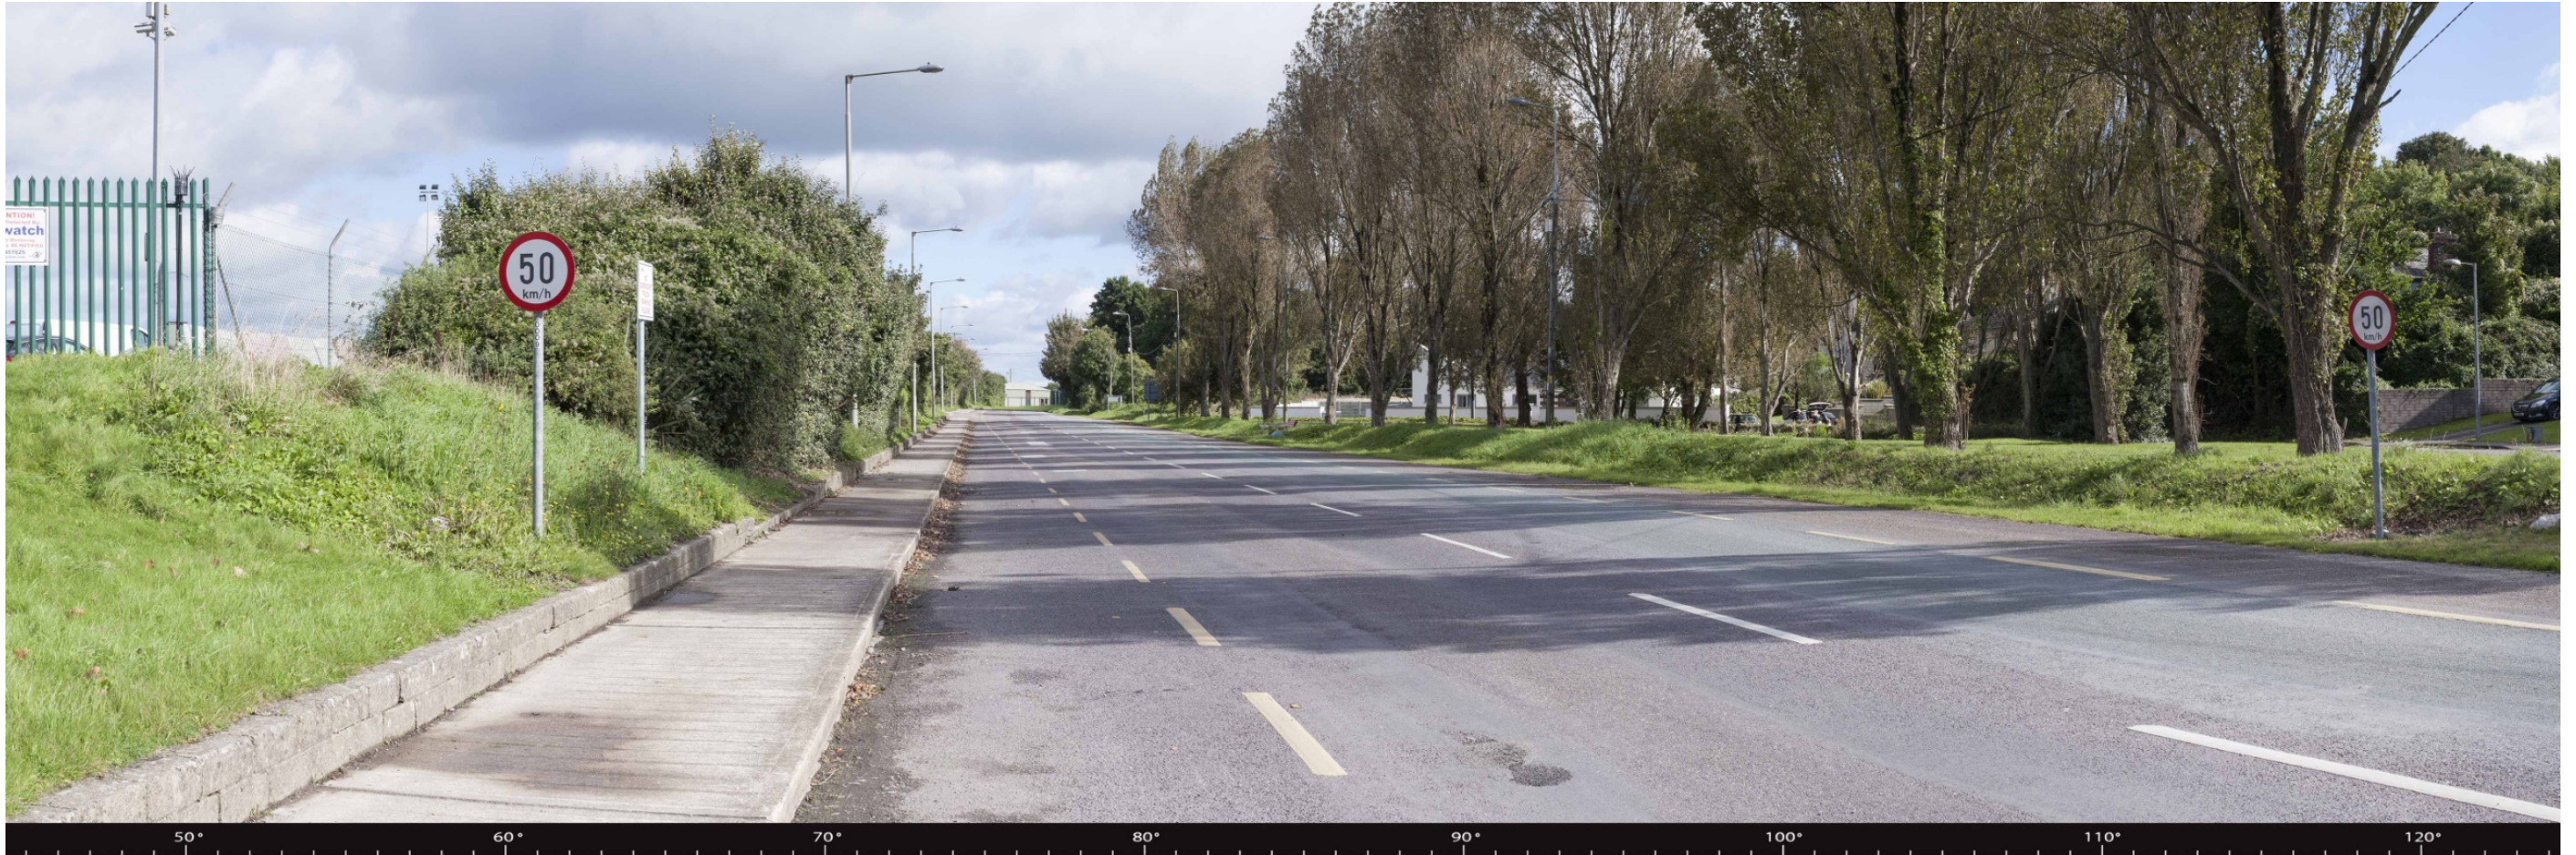

**Title: Viewpoint 1 - View South-west from Rocky Island, Cork Harbour\_Existing View**  
Rev. F01

**Title: Viewpoint 1 - View South-west from Rocky Island, Cork Harbour\_Photomontage**  
Rev. F01

**Title: Viewpoint 2 - View East from L2545 at Junction with N28\_Existing View**  
Rev.F01

**Title: Viewpoint 2 - View East from L2545 at Junction with N28\_Photomontage**  
Rev.F01

**Title: Viewpoint 2a - View South from Old Post Office Road, Ringaskiddy\_Existing View**  
Rev.F01

**Title: Viewpoint 2a - View South from Old Post Office Road, Ringaskiddy\_Photomontage**  
Rev.F01

**Title: Viewpoint 2a - View South from Old Post Office Road, Ringaskiddy\_Photomontage with Landscape Planting Mitigation (5 year)**  
Rev.F01

**Title: Viewpoint 2a - View South from Old Post Office Road, Ringaskiddy\_Photomontage with Landscape Planting Mitigation (10 year)**  
Rev.F01

**Title: Viewpoint 7 - View South-east from R609\_Existing View**  
Rev.F01

**Title: Viewpoint 7 - View South-east from R609\_Photomontage**  
Rev.F01

**Title: Viewpoint 8 - View from Route of Existing N28\_Existing View**  
Rev.F01